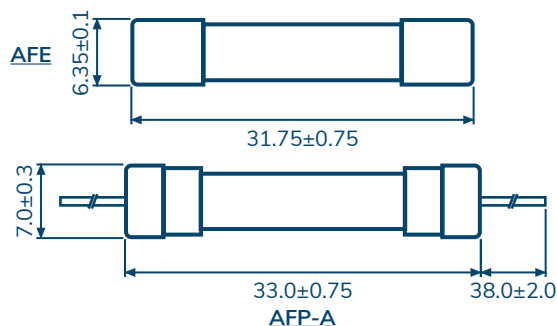

## Interrupting Rating

500mA - 10A:	10,000 amperes at 125V AC
500mA - 1A:	35 amperes at 250V AC
1.2A - 3.5A:	100 amperes at 250V AC
3.75A - 10A:	200 amperes at 250V AC
12A - 30A:	300 amperes at 32V AC 200 amperes at 125V AC 100 amperes at 250V AC

## Product Characteristics

<b>Operating Temperature</b>	-55 °C to 125 °C
<b>Material</b>	Body: Glass / Caps: Nickel Plated Brass
<b>Leads Wire</b>	Ø0.8 mm 12A and less. Ø1.0 mm for rating above 13A to 19A. Ø1.2 mm for rating above 20A.

## Mechanical Dimensions (mm)